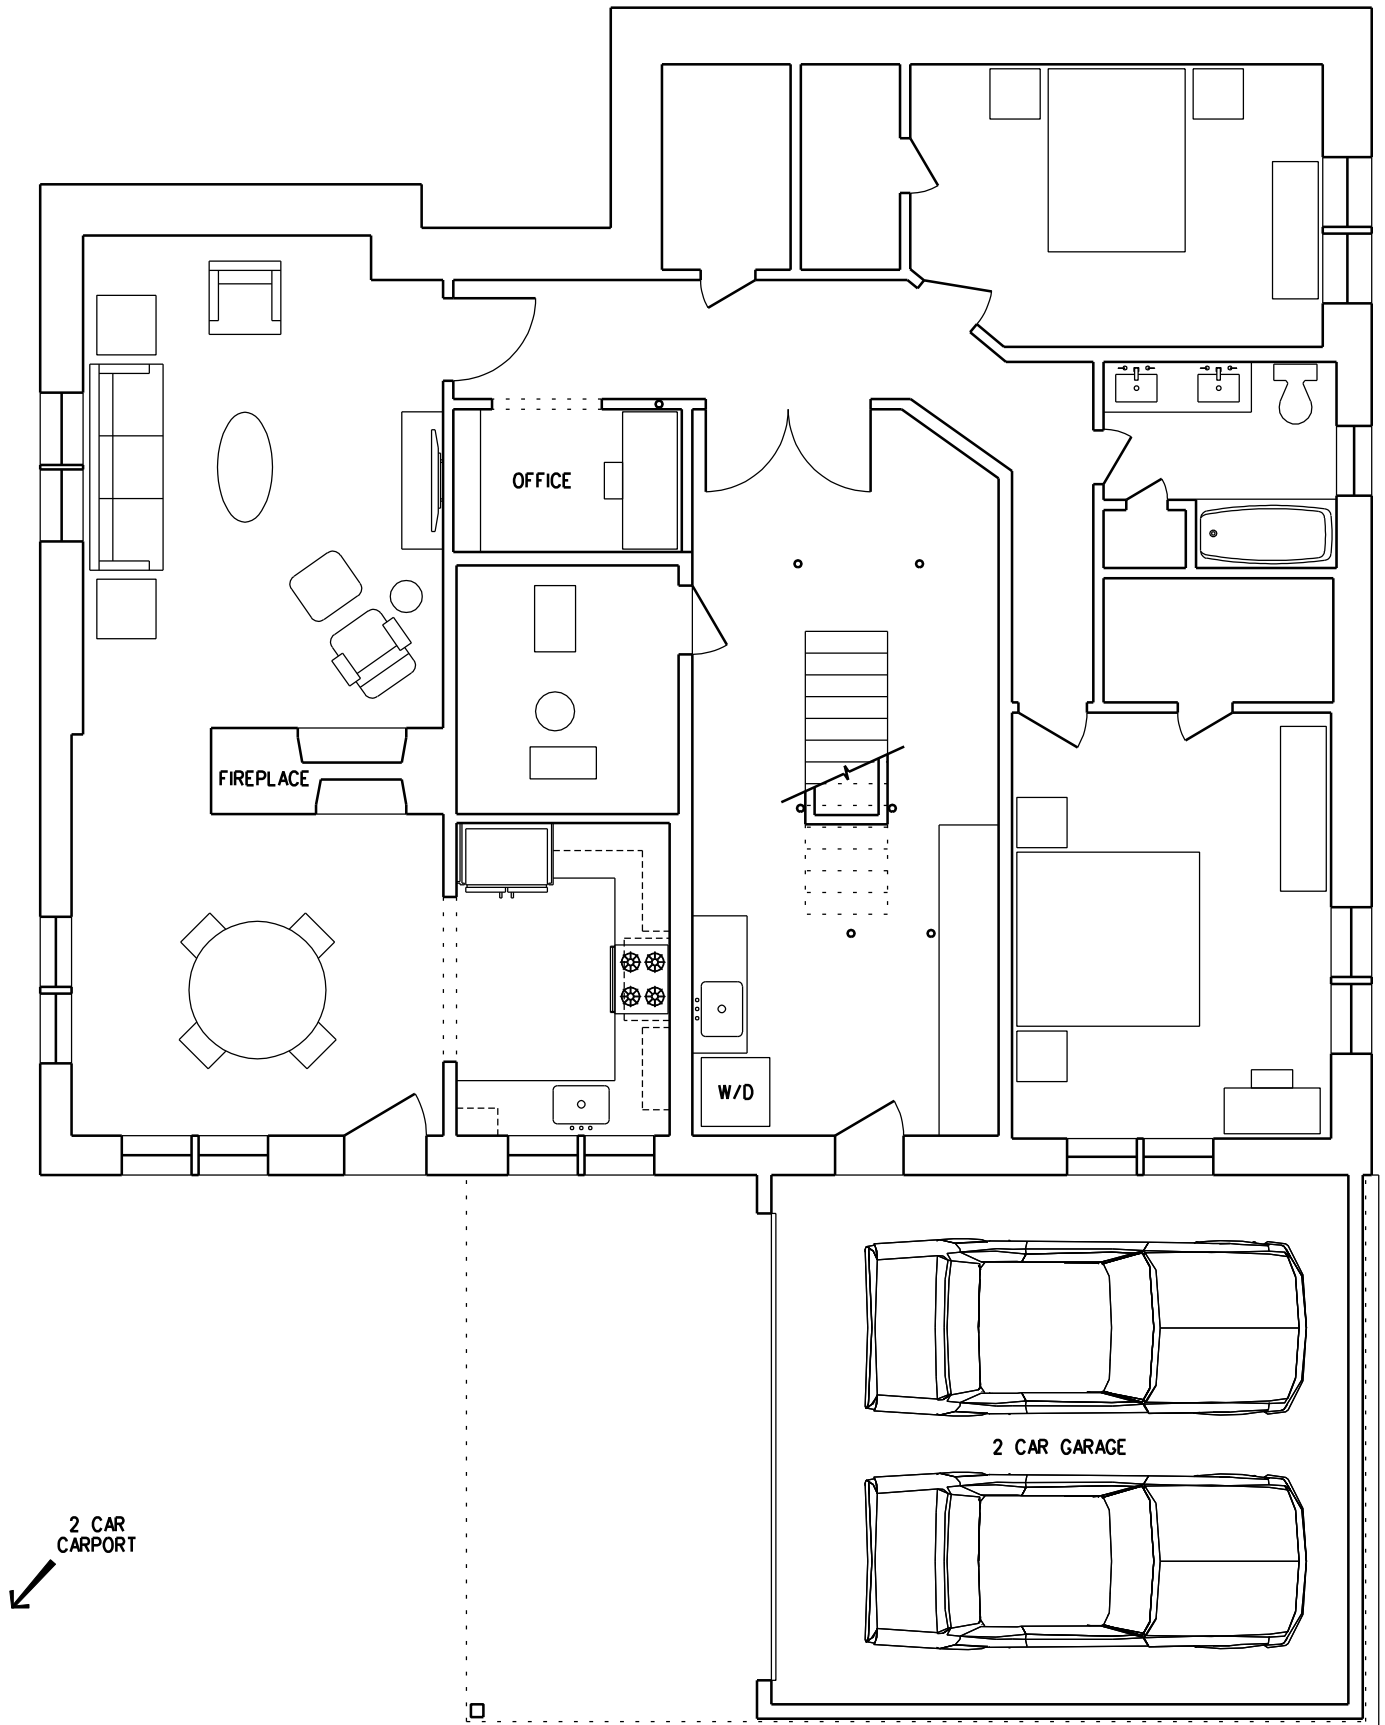

2 CAR GARAGE
LOCATED BENEATH
COVERED PORCH →

LEBANON DRIVE, NE • ATLANTA, GA 30324
MAIN LEVEL FLOOR PLAN

FOR ILLUSTRATION PURPOSES ONLY. ALL INFORMATION SHOULD BE INDEPENDENTLY VERIFIED.

LEBANON DRIVE, NE • ATLANTA, GA 30324
LOWER LEVEL FLOOR PLAN